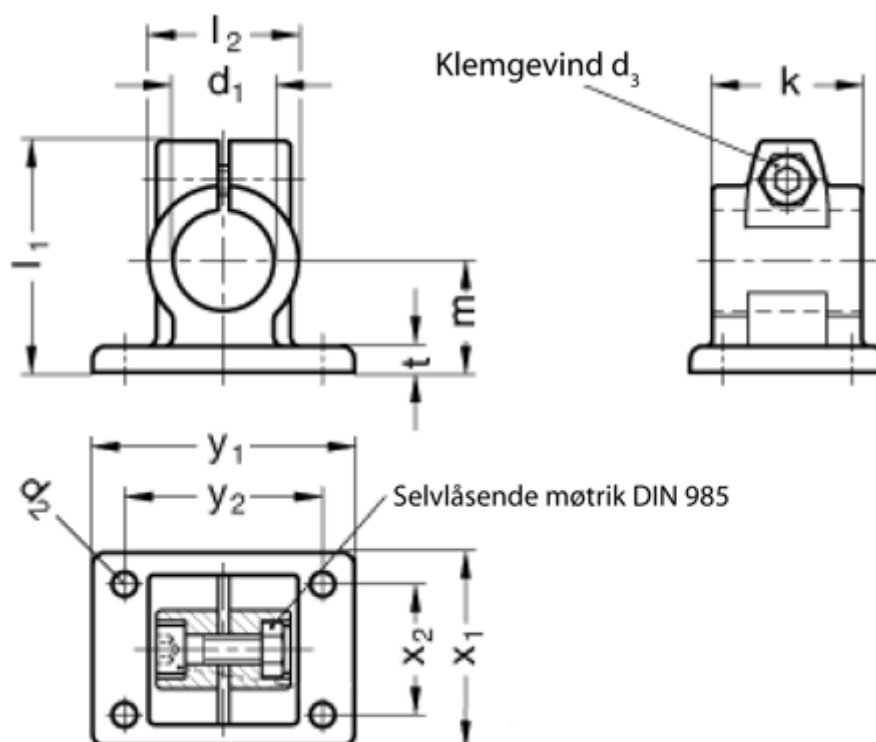

Article number: 20146B40562SW

Description: E+G

Flanged Connector GN 146-B40-56-2-SW

Measures

Adjustable clamp lever = GN 911-M10-40 have to be ordred separately

d_1	= B40
d_2	= 8.5
d_3	= M10
k	= 56
l_1	= 83
l_2	= 56
m	= 42

t	= 10
x_1	= 78
x_2	= 52
y_1	= 108
y_2	= 82